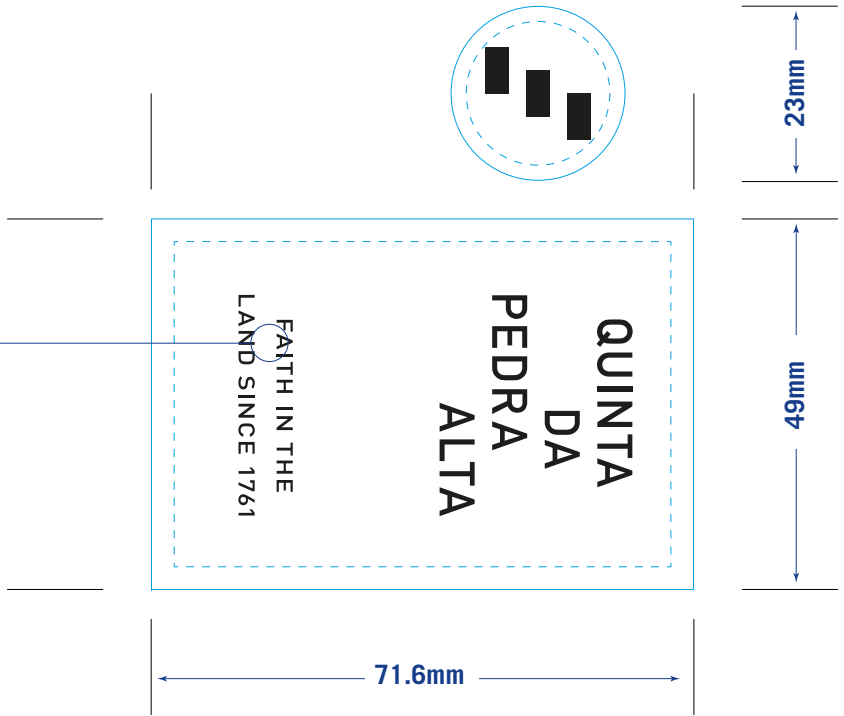

**EXACT CORK DIMENSIONS NOT SPECIFIED
ARTWORK HAS BEEN CREATED
ON STANDARD CORK CUTTER**

Text prints **BLACK**
or **HEAT STAMPS**
on to natural cork surface

Visual of top artwork position
and orientation to the side artwork

BLACK

©denomination Quinta Da Pedra Alta Cork Artwork		Date	28 March 2019	Approved by	Client Signature
Client	Pedra Alta	Revision No.	00	Whilst every effort has been made to ensure the accuracy of this artwork, it is the responsibility of the client for final checking and approval. Once signed by the client, Denomination cannot accept responsibility for, nor bear any costs as a result of, incorrect artwork.	
Job No	QPA205				